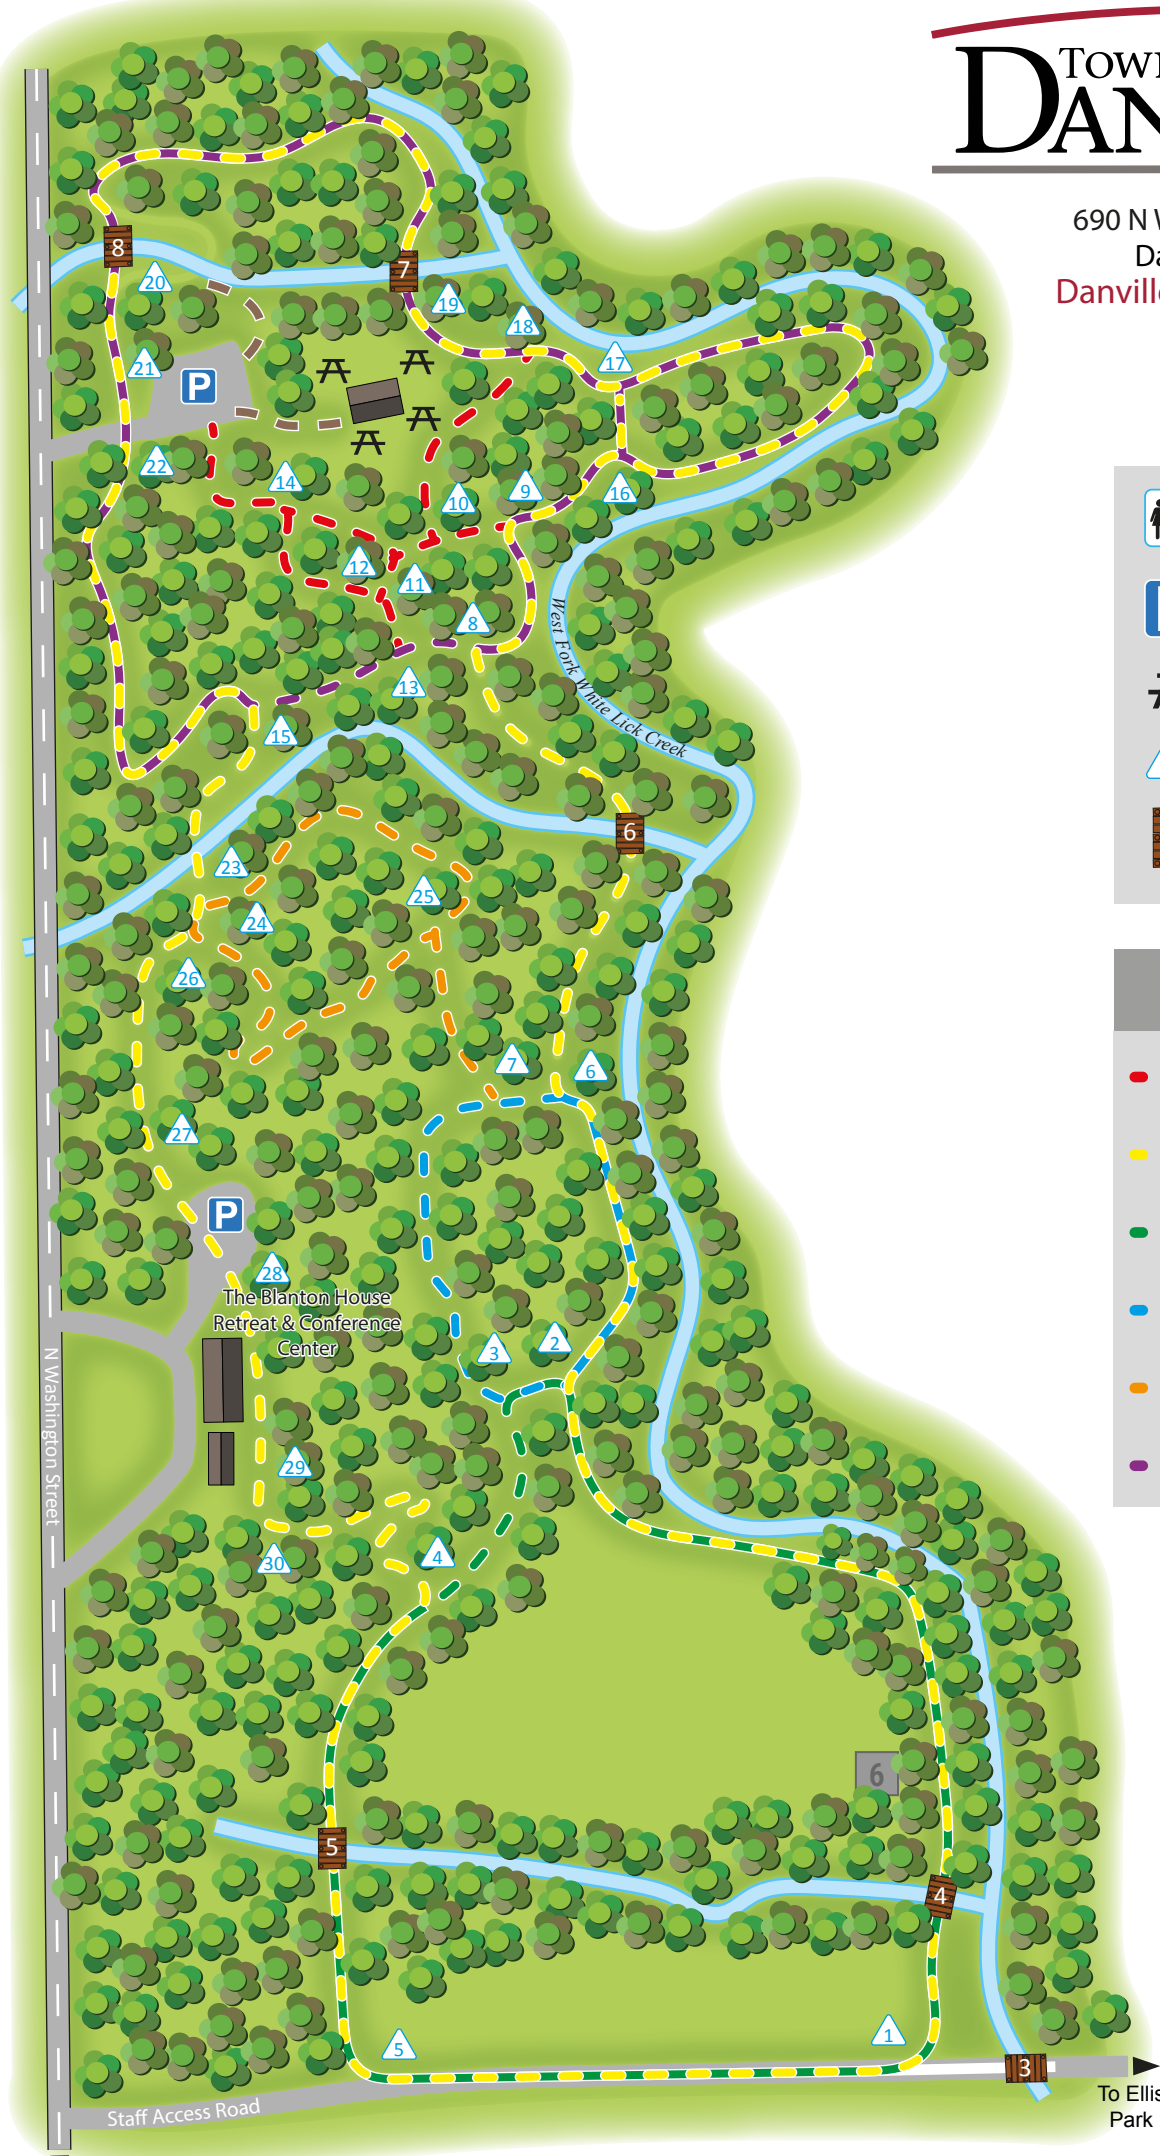

## Park key

*Restroom*

*Parking*

*Picnic Bench*

*Trail Marker*

*Bridge*

## Trail Key

**0.1 Miles**

**1.8 Miles**

**0.6 Miles**

**0.2 Miles**

**0.3 Miles**

**0.8 Miles**

© 2024

Bespoke Map Design  
 by [www.gbmaps.com](http://www.gbmaps.com)

To Danville

To Ellis Park