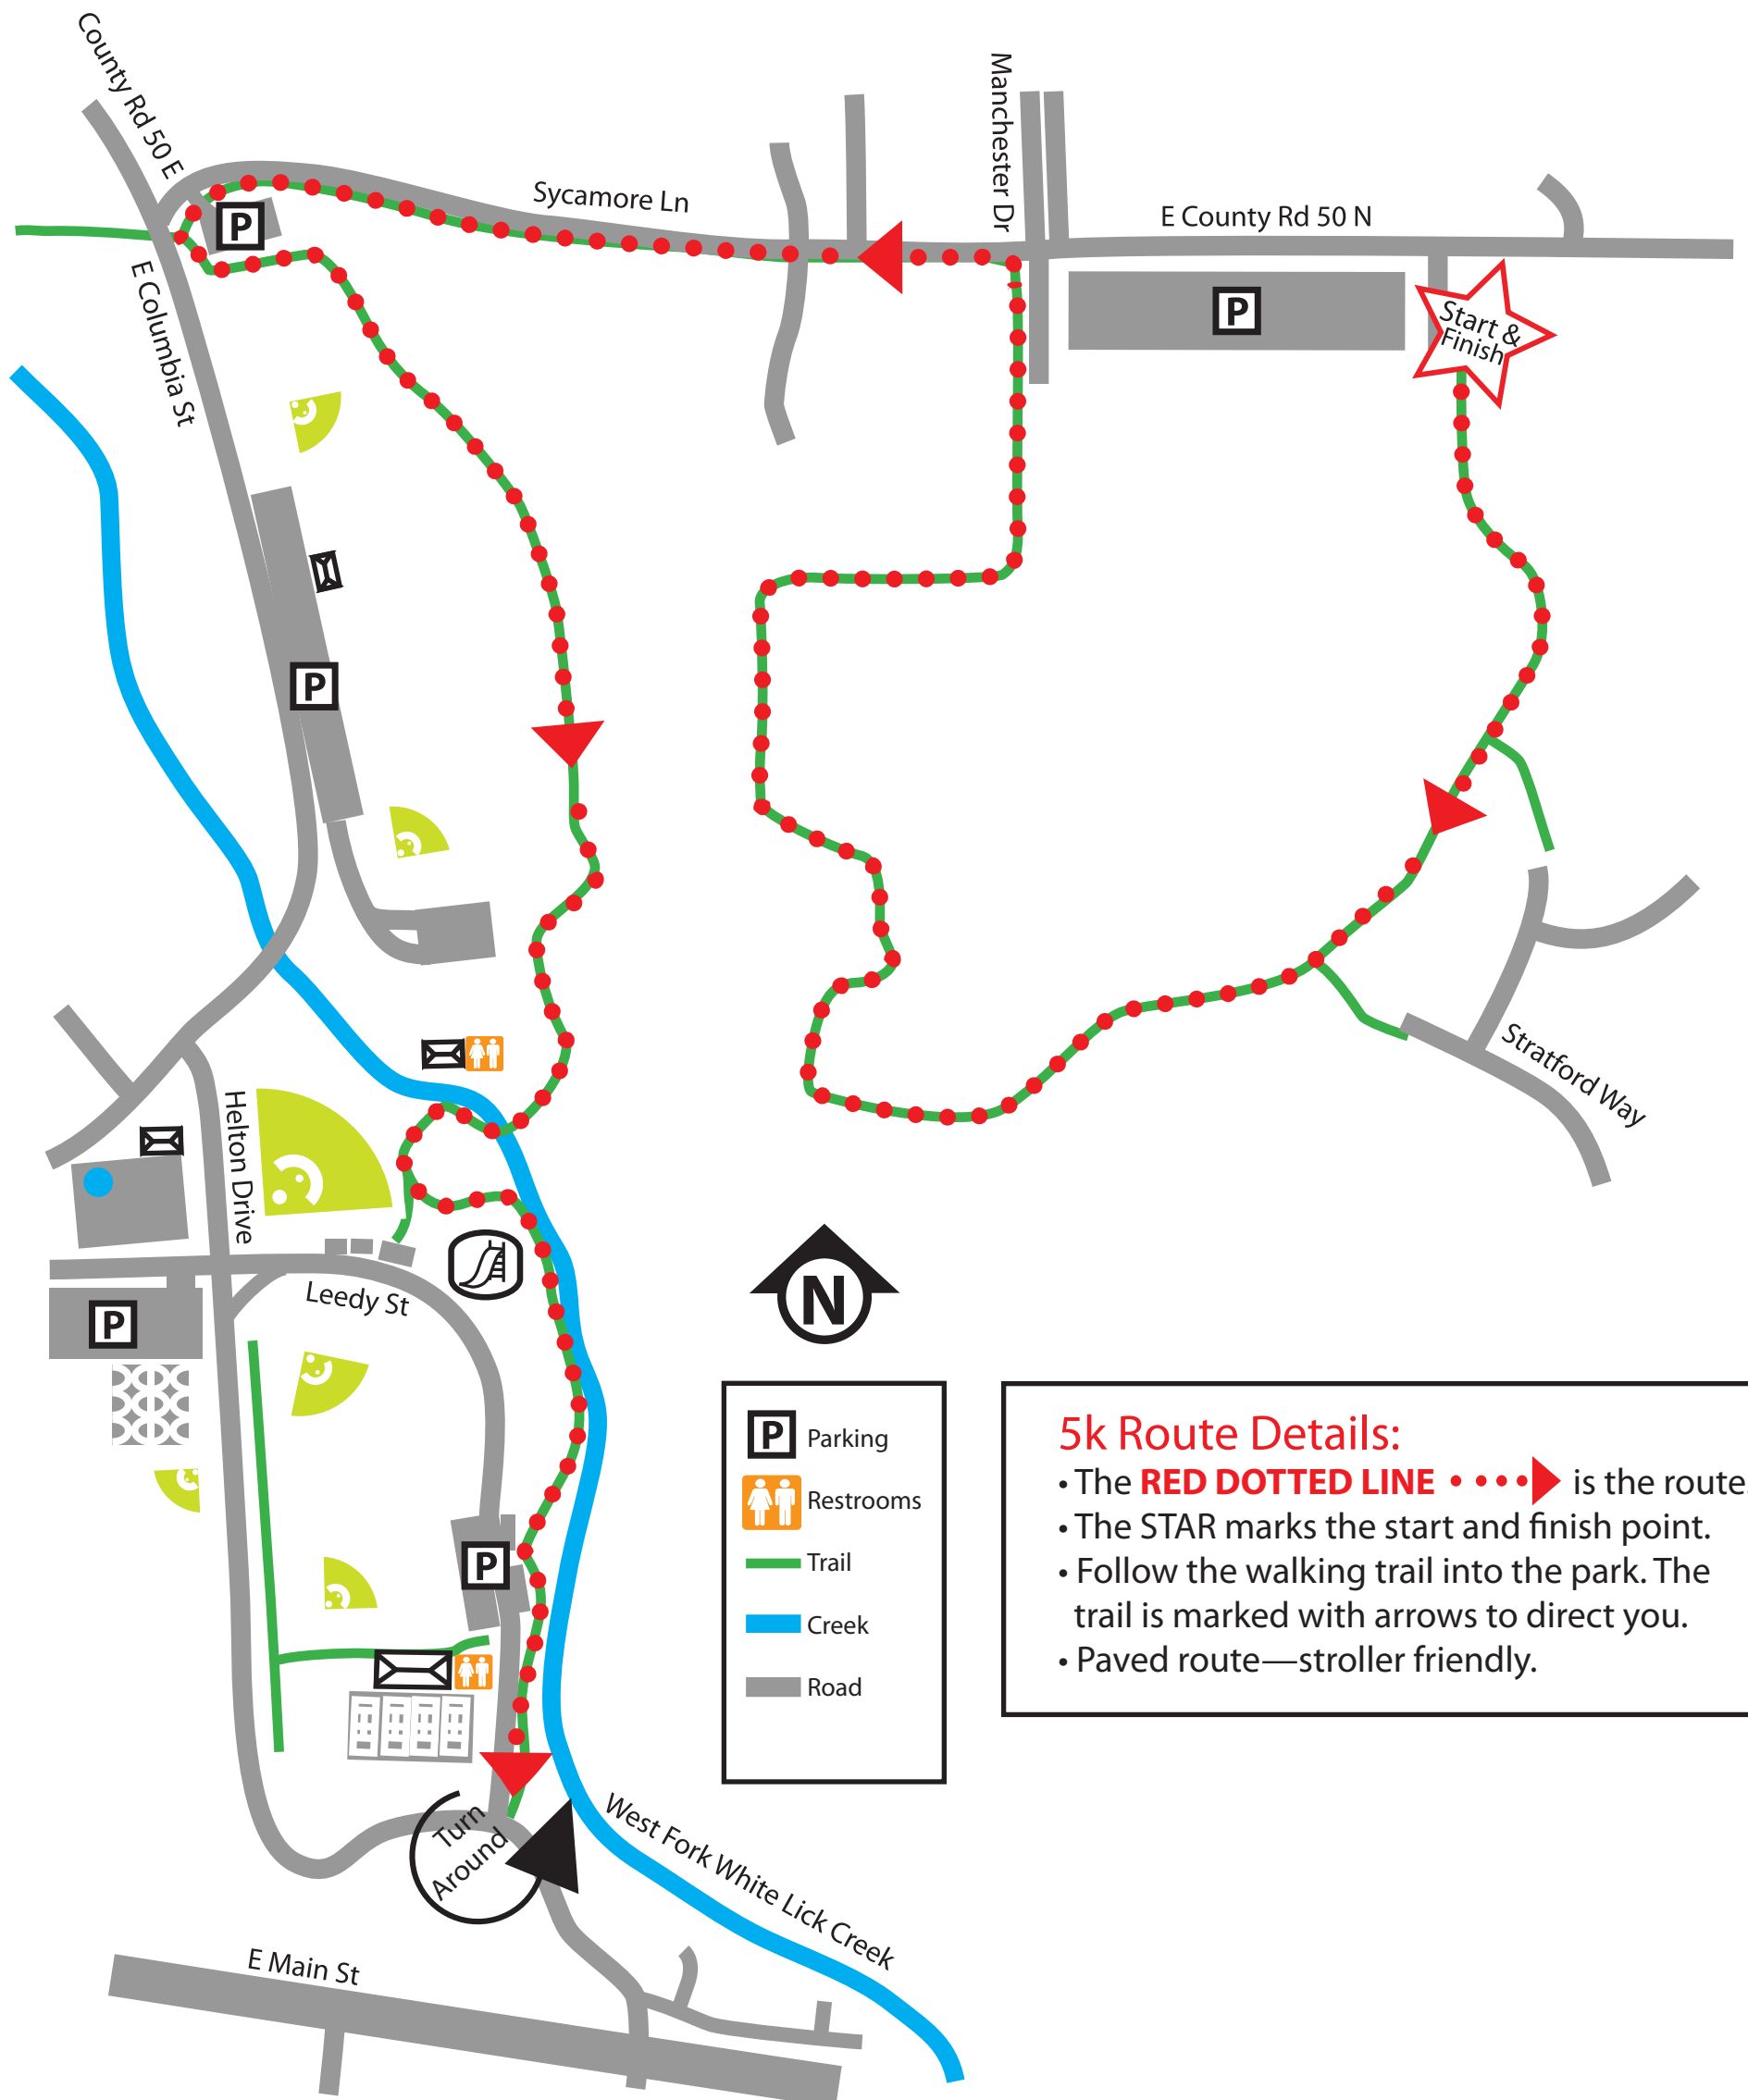

# Summer Fun Run

Gary Eakin Community Park

## 5k Route

### 5k Route Details:

- The **RED DOTTED LINE** .....▶ is the route.
- The STAR marks the start and finish point.
- Follow the walking trail into the park. The trail is marked with arrows to direct you.
- Paved route—stroller friendly.