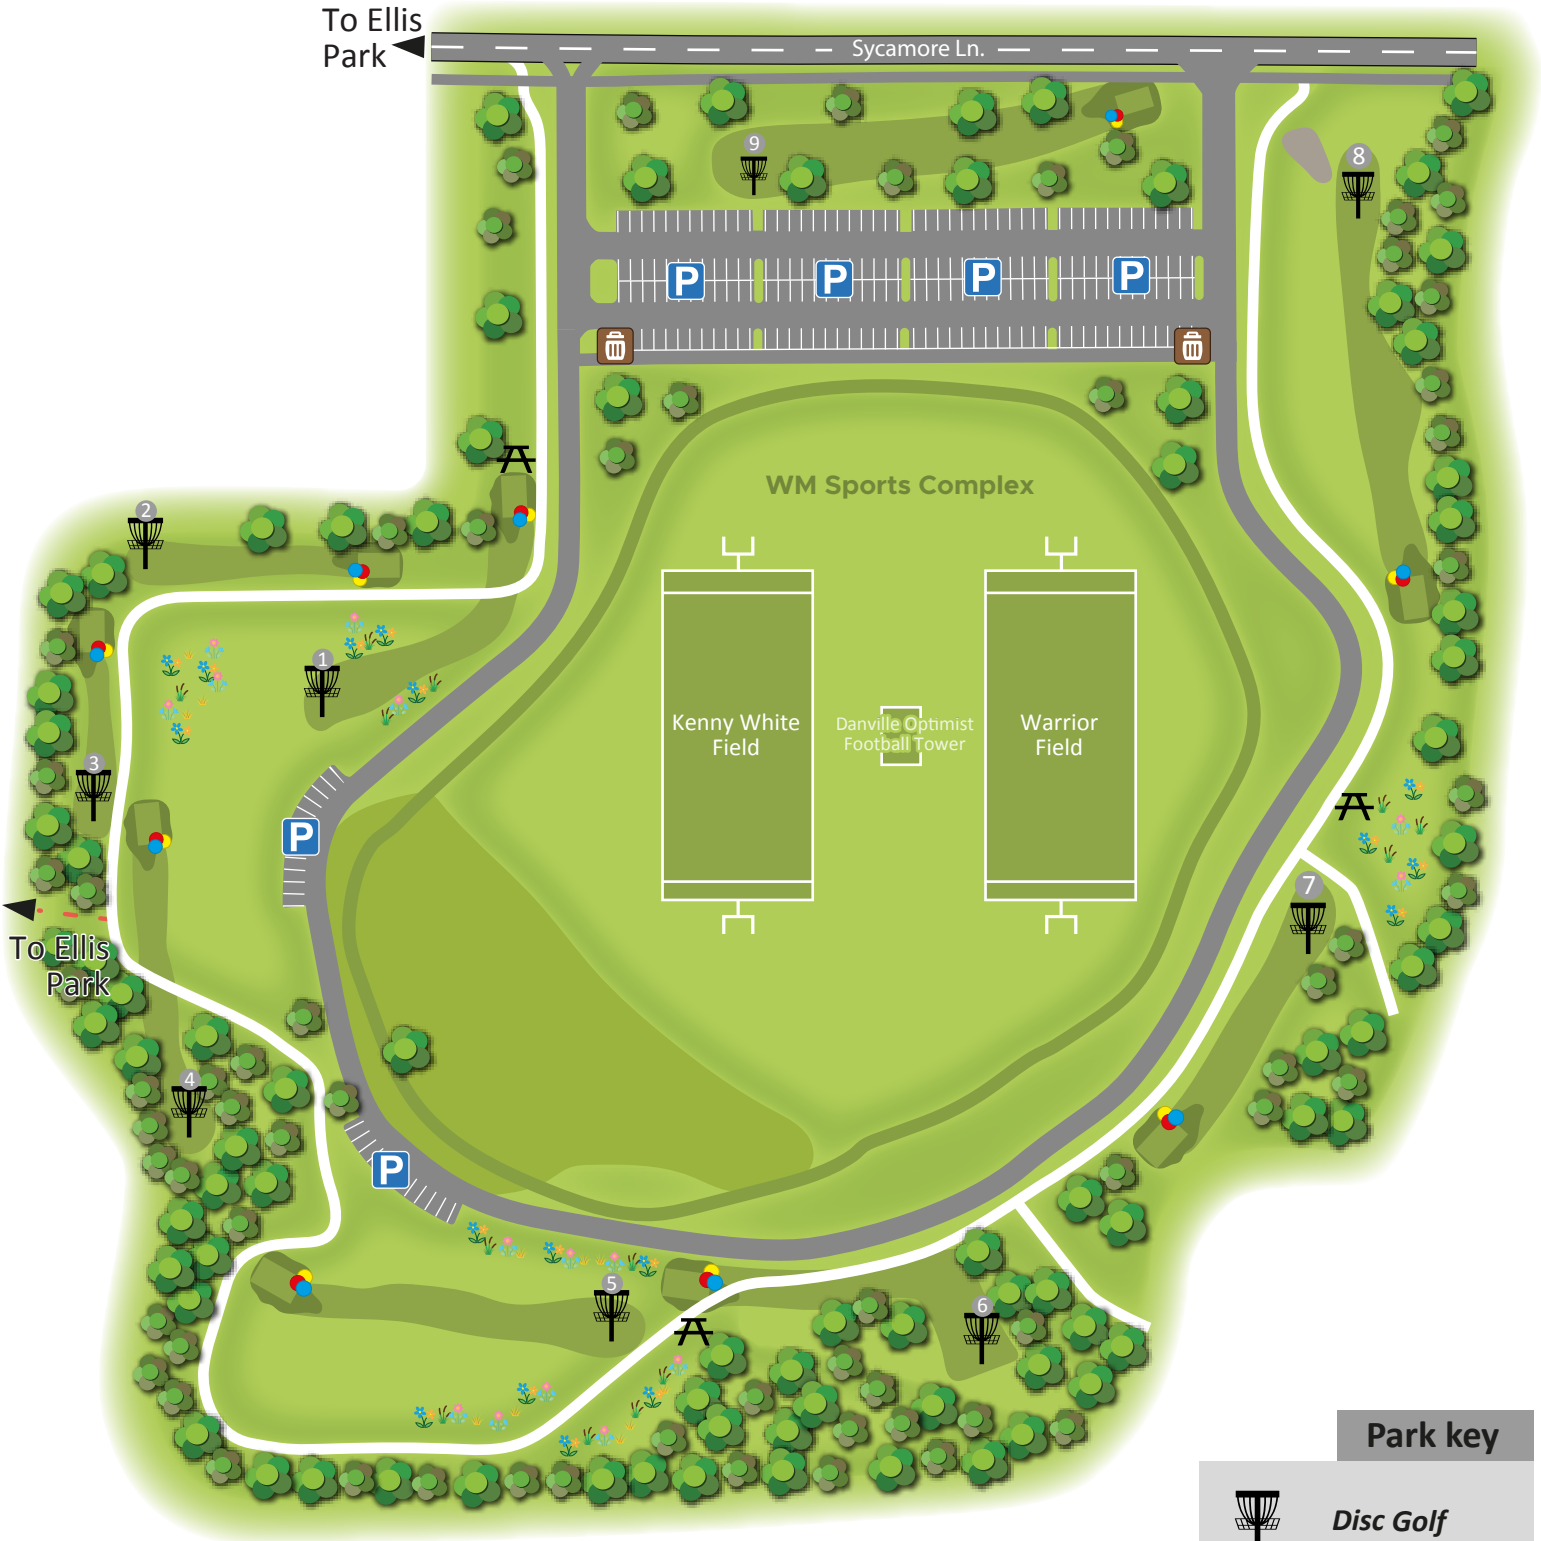

© 2024

Bespoke Mapping by
www.gbmaps.com

TOWN OF DANVILLE

GARY EAKIN PARK

600 E. County Rd. 50 N, Danville, IN 46122

DanvilleIN.gov/Parks

Park key

Disc Golf

Parking

Unpaved
Walking Trail

Trash Can

Picnic Bench